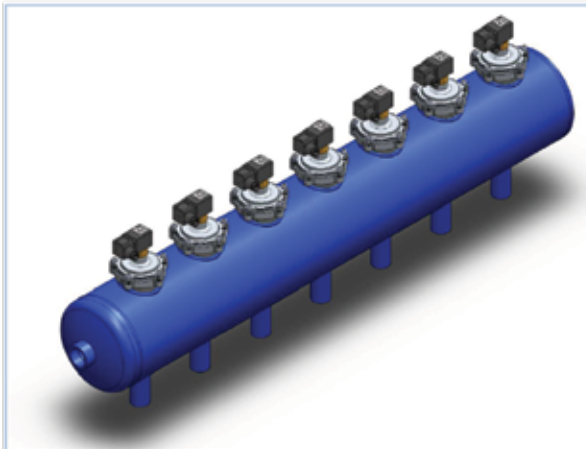

AUTEL Valves and Controls

High performance valves

Now **SPRINGLESS**
1" ; 1 1/2" sizes

•Autel valves are characterized by:

- Fast Diaphragm opening
- High peak of pressure
- Fast closing phase

Header Tanks : material

*Carbon steel – Fe360D
(Others on demands)*

StainlesSteel –304 or 316L

NATIONAL FILTER MEDIA

info@nfm-filter.com www.nfm-filter.com

691 North 400 West
Salt Lake City, UT 84103
Telephone (801) 363-6736
Fax (801) 531-1293
Toll Free (800) 777-4248