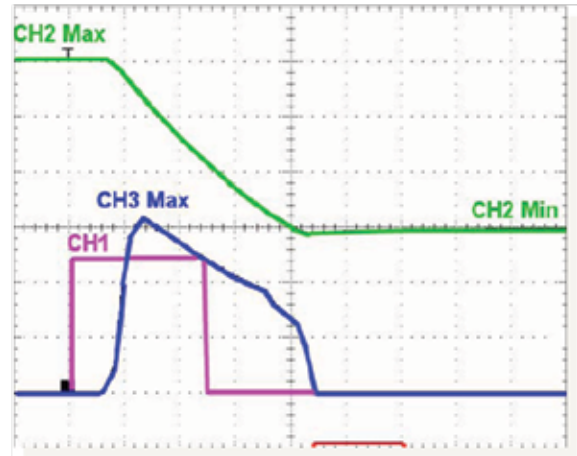

AUTEL Valves and Controls

High performance valves

Now **SPRINGLESS**
1" ; 1 1/2" sizes

•Autel valves are characterized by:

- Fast Diaphragm opening
- High peak of pressure
- Fast closing phase

Header Tanks : material