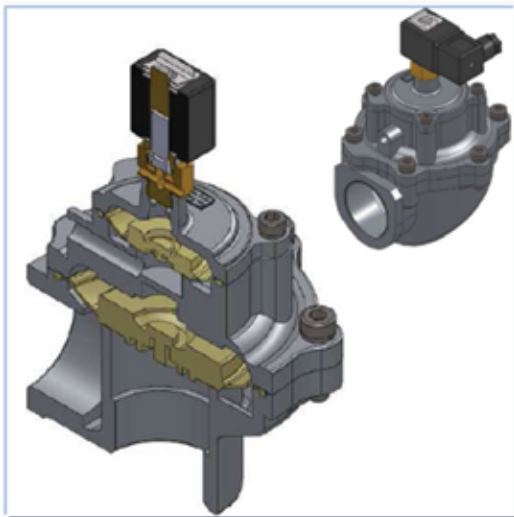

AUTEL Valves and Controls

High performance valves

Now **SPRINGLESS**
1" ; 1 1/2" sizes

•Autel valves are characterized by:

- Fast Diaphragm opening
- High peak of pressure
- Fast closing phase

Header Tanks : material