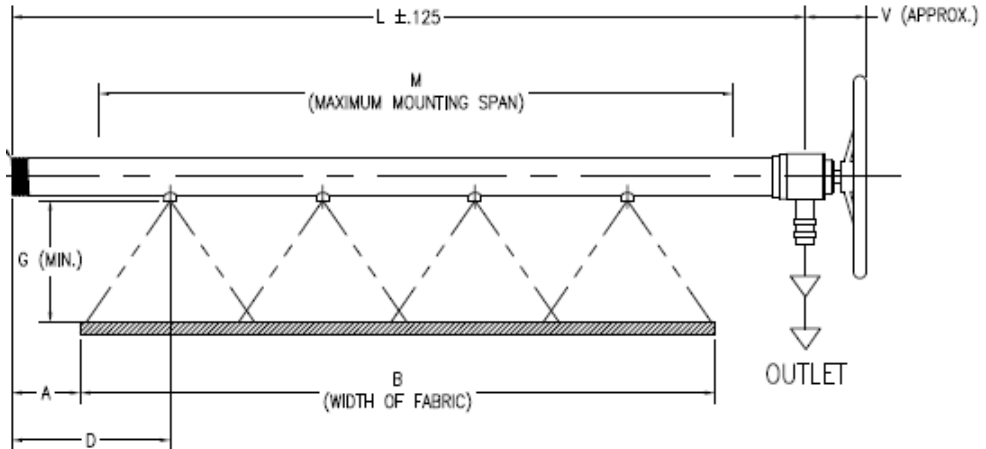

SELF-CLEANING

SHOWER BARS

**Perfect for
Closed Loop
Applications**

- **High Pressure - LOW volume showers reduce water consumption**
- **Clean and Flush nozzles *ON THE FLY*.**
- **Ideal for Vacuum Drum, Horizontal Belt Filters, and Belt Filter Presses**
- **Reduce Down Time with longer fabric life and shorter change outs.**
- **Heavy Duty 316ss**
- **Custom built for your application.**